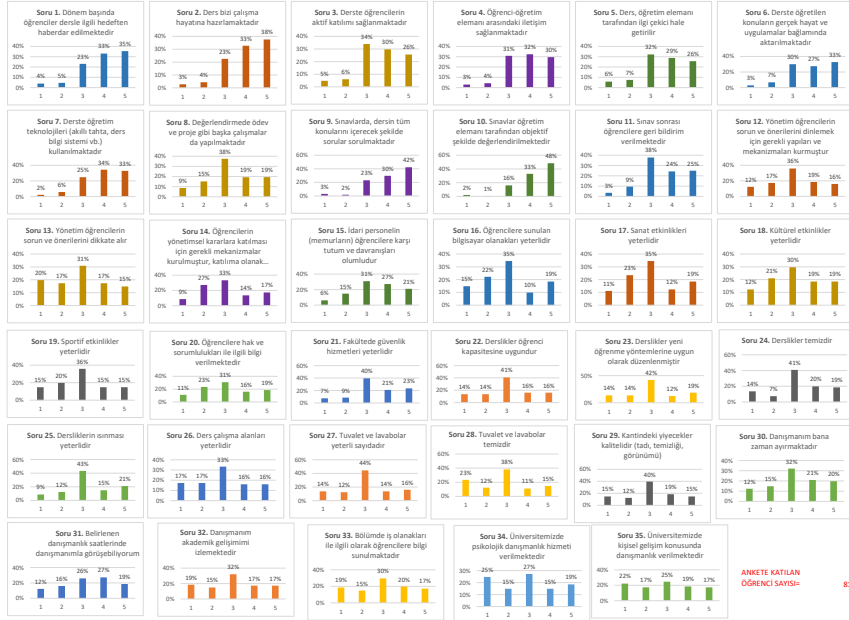

SORU	Hük	Az	Orta	Çok	Pek Çok	Toplam
1	4%	5%	23%	33%	35%	100%
2	3%	4%	23%	33%	37%	100%
3	5%	6%	34%	30%	26%	100%
4	3%	2%	11%	12%	82%	100%
5	6%	7%	12%	29%	46%	100%
6	3%	7%	30%	27%	33%	100%
7	2%	5%	22%	24%	47%	100%
8	9%	15%	38%	19%	39%	100%
9	3%	2%	23%	30%	42%	100%
10	2%	1%	16%	33%	48%	100%
11	3%	6%	38%	24%	29%	100%
12	12%	17%	36%	19%	16%	100%
13	20%	17%	31%	17%	15%	100%
14	9%	27%	33%	14%	17%	100%
15	6%	15%	31%	27%	21%	100%
16	15%	22%	35%	10%	18%	100%
17	12%	23%	35%	12%	18%	100%
18	17%	21%	30%	19%	13%	100%
19	15%	20%	36%	15%	14%	100%
20	12%	23%	32%	16%	17%	100%
21	7%	9%	40%	23%	21%	100%
22	14%	14%	41%	16%	16%	100%
23	14%	14%	42%	12%	18%	100%
24	14%	17%	41%	20%	19%	100%
25	9%	12%	43%	15%	21%	100%
26	7%	11%	33%	26%	16%	100%
27	14%	12%	44%	15%	15%	100%
28	23%	17%	38%	13%	19%	100%
29	15%	12%	40%	15%	18%	100%
30	12%	15%	32%	23%	20%	100%
31	12%	16%	26%	27%	19%	100%
32	19%	15%	24%	17%	17%	100%
33	19%	15%	30%	20%	17%	100%
34	25%	15%	27%	15%	18%	100%
35	22%	17%	25%	19%	17%	100%
Ortalama	11%	13%	33%	21%	22%	100%

ATATÜRK ÜNİVERSİTESİ ÖĞRENCİ MEMNUNİYET ANKET SONUÇLARI

ANKETE KATILAN ÖĞRENCİ SAYISI= 81