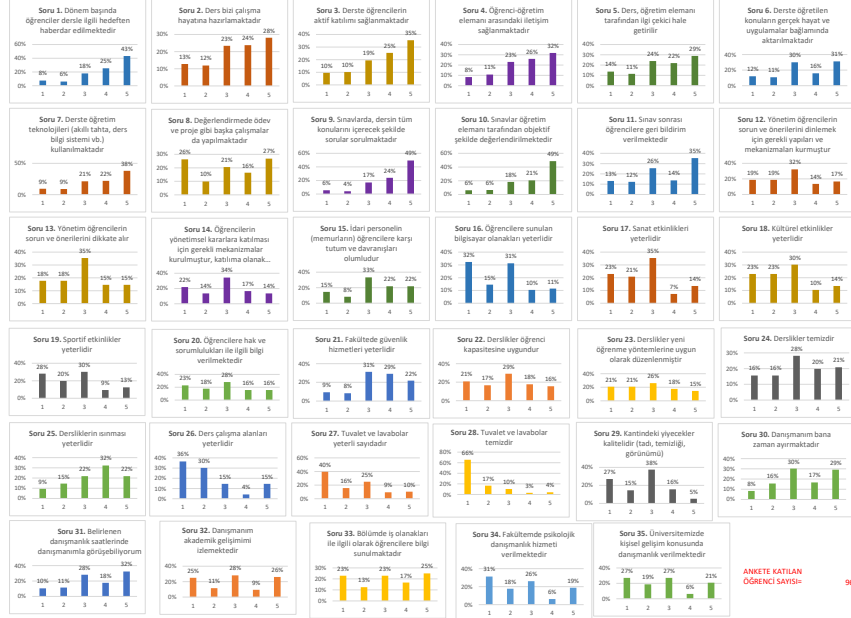

SORU	Hük	Az	Orta	Çok	Pek Çok	Toplam
1	161	138	384	543	928	2144
1	8%	6%	18%	25%	49%	100%
2	13%	17%	23%	24%	28%	100%
2	10%	10%	19%	20%	35%	100%
4	8%	11%	27%	20%	32%	100%
5	14%	11%	24%	22%	29%	100%
6	12%	11%	30%	16%	31%	100%
7	9%	9%	21%	22%	30%	100%
8	26%	10%	21%	16%	27%	100%
9	6%	4%	17%	24%	49%	100%
10	6%	6%	18%	21%	49%	100%
11	13%	12%	26%	14%	35%	100%
12	19%	19%	32%	14%	17%	100%
13	19%	18%	35%	15%	15%	100%
14	22%	14%	34%	17%	14%	100%
15	15%	8%	33%	22%	22%	100%
16	22%	15%	21%	10%	11%	100%
17	23%	21%	35%	7%	14%	100%
18	23%	23%	30%	10%	14%	100%
19	28%	20%	30%	9%	13%	100%
20	22%	18%	28%	18%	16%	100%
21	9%	8%	31%	29%	23%	100%
22	21%	17%	29%	18%	16%	100%
23	21%	21%	26%	18%	15%	100%
24	16%	18%	28%	20%	21%	100%
25	9%	15%	22%	32%	22%	100%
26	36%	30%	15%	4%	15%	100%
27	40%	18%	25%	9%	10%	100%
28	66%	17%	10%	3%	4%	100%
29	17%	15%	38%	14%	16%	100%
30	8%	16%	30%	19%	29%	100%
31	10%	11%	28%	18%	32%	100%
32	25%	11%	38%	9%	16%	100%
33	23%	13%	23%	17%	25%	100%
34	31%	18%	26%	6%	19%	100%
35	27%	19%	27%	6%	21%	100%
Ortalama	20%	14%	26%	17%	23%	100%

### ATATÜRK ÜNİVERSİTESİ ÖĞRENCİ MEMNUNİYET ANKET SONUÇLARI

ANKETE KATILAN ÖĞRENCİ SAYI= 96