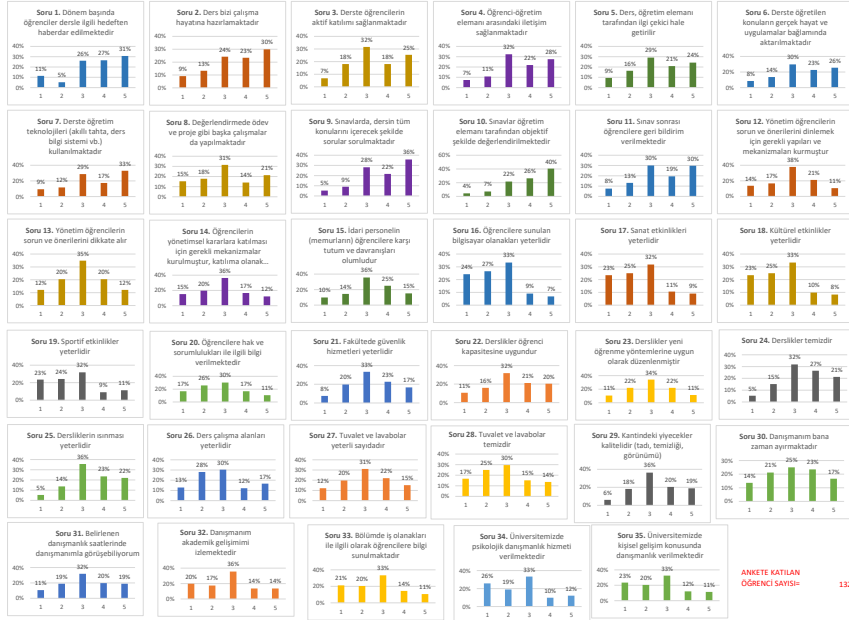

SORU	Hük	Az	Orta	Çok	Pek Çok	Toplam
1	11%	5%	26%	27%	31%	100%
2	9%	13%	24%	27%	30%	100%
3	7%	18%	32%	18%	25%	100%
4	7%	11%	27%	27%	28%	100%
5	9%	10%	29%	23%	29%	100%
6	8%	14%	30%	23%	25%	100%
7	9%	12%	29%	17%	33%	100%
8	10%	18%	31%	14%	27%	100%
9	5%	9%	28%	22%	36%	100%
10	4%	7%	27%	26%	40%	100%
11	8%	13%	30%	19%	30%	100%
12	14%	17%	38%	23%	11%	100%
13	12%	20%	35%	20%	13%	100%
14	15%	20%	36%	17%	12%	100%
15	10%	14%	36%	25%	15%	100%
16	24%	27%	33%	9%	7%	100%
17	23%	25%	32%	13%	9%	100%
18	23%	23%	33%	10%	8%	100%
19	23%	24%	32%	9%	11%	100%
20	17%	24%	30%	17%	11%	100%
21	8%	20%	33%	23%	17%	100%
22	11%	16%	32%	21%	20%	100%
23	11%	21%	34%	22%	12%	100%
24	5%	15%	32%	27%	21%	100%
25	5%	14%	36%	23%	22%	100%
26	13%	23%	30%	22%	12%	100%
27	12%	20%	31%	22%	15%	100%
28	17%	23%	30%	15%	14%	100%
29	8%	18%	36%	20%	18%	100%
30	14%	21%	29%	23%	13%	100%
31	11%	19%	32%	20%	18%	100%
32	20%	17%	38%	14%	14%	100%
33	21%	20%	33%	14%	11%	100%
34	26%	19%	33%	10%	12%	100%
35	23%	20%	33%	12%	11%	100%
Ortalama	13%	18%	32%	19%	19%	100%

ATATÜRK ÜNİVERSİTESİ ÖĞRENCİ MEMNUNİYET ANKET SONUÇLARI

ANKETE KATILAN ÖĞRENCİ SAYISI= 132